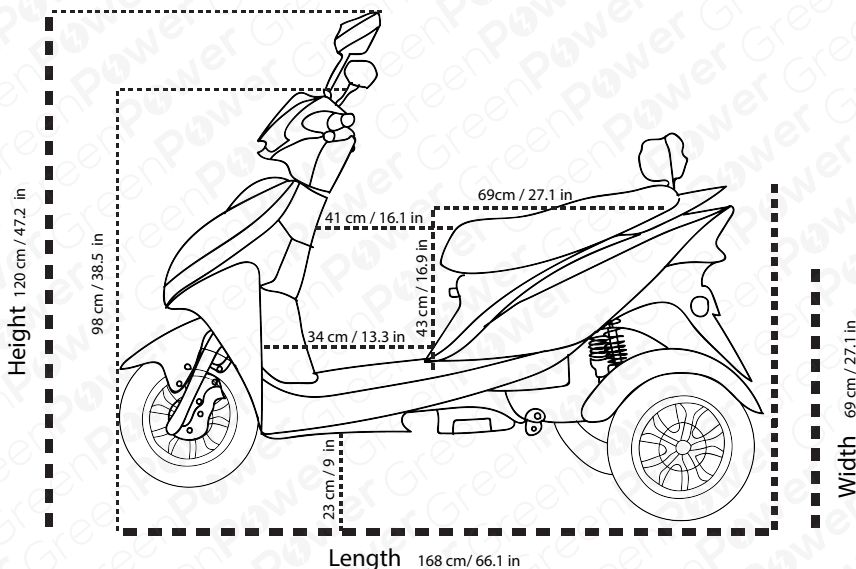

For Purchase and more info contact us

Monday - Friday | 8:00am - 4:00pm

011 349 00379

Info@MobilityPower.co.uk

Unit 1A, Longbridge House Farm, Stillington Road Easingwold, North Yorkshire YO61 3ET