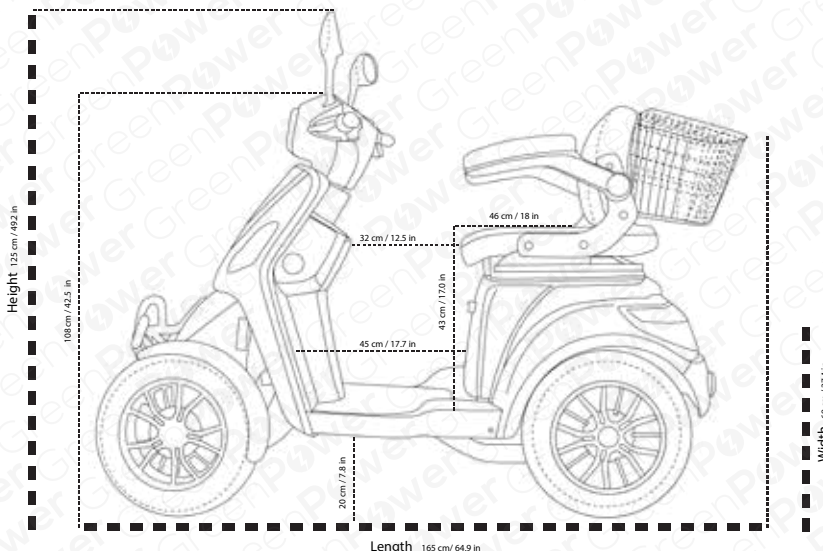

Electric Mobility Scooter JH500

£1,690 With Vat Relief

Our JH500 model is a class 3 mobility scooter. It can be driven both on roads and pavements and you do not need a driving licence, insurance or pay road tax. Green Power scooters are both road and footpath legal. The JH500 scooter is a long range and affordable scooter, capable of reaching speeds of up to 8mph (UK) or 15 miles per hour (Europe). With this mobility scooter you will get up to 45 miles in range on a single charge. The JH500 features a powerful 500 Watt Brushless motor, a Climbing capacity of up to 15 degrees (Great for hills!) Keyless start, Parking brakes and a long lasting battery.

Additional Extras: Solid tires (£290), Bigger motor (£99), Captain seat (£149), MP3 player (£150), Left hand throttle (£49), Lithium battery (£350).

Finance Options: Klarna - Up to 48 payments, Snap - Spread payments over 15 months - Below standard credit.

Motor 800w	Battery size 60V20AH	Battery Type Lead-acid	Range 45	Brake Front Disc Rear Drum	Max Speed 8mph UK 25k/h EU
Suspension Full	Wheel size 3.00-10"	Alarm Yes	Remote Yes	Max User Weight 37 St	Adjustable Seat Yes