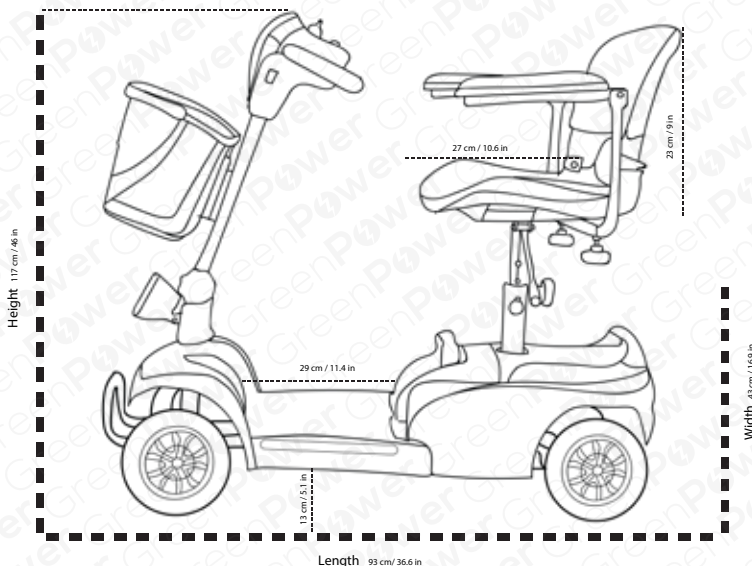

Electric Boot Scooter BH220

£499 With Vat Relief

Green Power's top of the range BH220 Foldable Mobility Scooter is designed specifically to help and enable you, with improved mobility to live a more active lifestyle. Our BH220 Electric Folding Scooter is an affordable long range Electric Scooter, capable of reaching speeds of 4 mph and traveling up to 15 miles on a single charge. Its performance benefits include a 250W powerful motor, 24V12AH Removable batteries and a climbing capacity of up to 12 degrees.

 **Max Speed**
4mph UK

 **Suspension**
Full

 **Wheel size**
N/A

 **Alarm**
Yes

 **Remote**
Yes

 **Max User Weight**
19 St

 **Adjustable Seat**
Yes

For Purchase and more info contact us