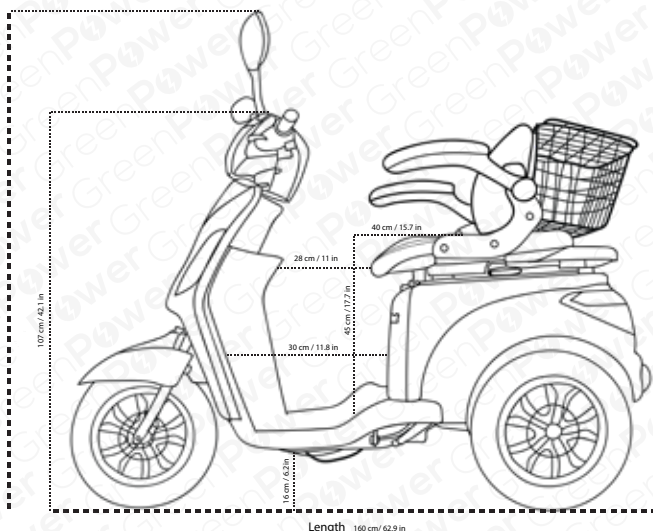

Electric Mobility Scooter GP500 Red **£1,090** With Vat Relief

Our GP500 Red brings together contemporary design and outstanding performance to create a truly impressive piece of machinery that puts your comfort, safety and ride experience first. The GP500 Red can reach speeds of up to 15 miles per hour. This easily makes it one of the fastest mobility scooters on the market. With this mobility scooter you will get up to 45 miles in range on a single charge. Features a powerful 800 Watt electric motor, Climbing capacity of up to 15 degrees and Holds up to 28 Stone. Has a full lighting system consisting of low/high headlights, taillights and directional indicators.

Additional Extras: Solid tires (£290), Bigger motor (£99), Captain seat (£149), MP3 player (£150), Left hand throttle (£49), Lithium battery (£350).

Finance Options: Klarna - Up to 48 payments, Snap - Spread payments over 15 months - Below standard credit.

Motor 800w	Battery size 48V80AH	Battery Type Lead-acid	Range 35	Brake Front Disc Rear Drum	Max Speed 8mph UK 25k/h EU
Suspension Full	Wheel size 3.00	Alarm Yes	Remote Yes	Max User Weight 28 St	Adjustable Seat Yes