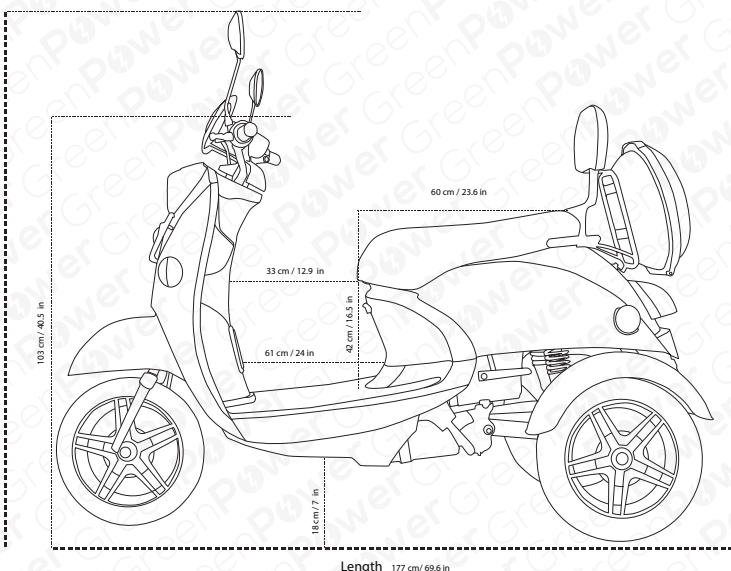

## Electric Mobility Scooter Unique500 £1,690 With Vat Relief

Our Retro Unique500 model is a class 3 mobility scooter. It can be driven both on roads and pavements, you do not need a driving license, insurance or pay road tax. Green Power scooters are both road and footpath legal. Our Retro model Unique500 features a vintage design and classic paint job. It has been designed specifically with your needs in mind and is equipped with a strong 500W/800W motor. A very long running range of 45 miles per full charge. Its excellent performance reaches a top speed of 4/8 mph (UK) or 15 mph (EU).

**Additional Extras:** Solid tires (£290), Bigger motor (£99), MP3 player (£150), Left hand throttle (£49), Lithium battery (£350).

**Finance Options:** Klarna - Up to 48 payments, Snap Spread payments over 15 months - Below standard credit.

<b>Motor</b> 500W/ 800W	<b>Battery size</b> 60V20AH	<b>Battery Type</b> Lead-acid	<b>Range</b> 45	<b>Brake</b> Front Disc / Rear Drum	<b>Max Speed</b> 8mph UK 25Km/h EU
<b>Suspension</b> Full	<b>Wheel size</b> 3.00-10"	<b>Alarm</b> Yes	<b>Remote</b> Yes	<b>Max User Weight</b> 28 St	<b>Adjustable Seat</b> No