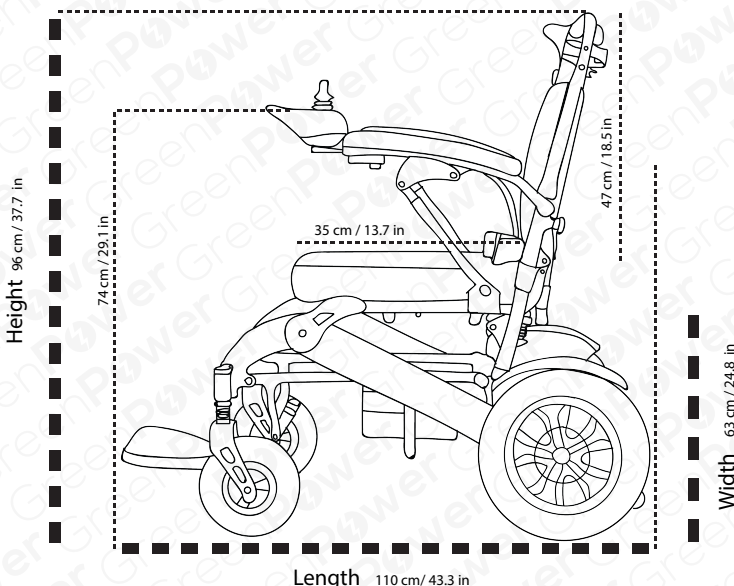

**🌀 Brake**  
Electro  
Magnetic

**🚦 Max Speed**  
4mph UK

**🛖 Suspension**  
N/A

**⊗ Wheel size**  
12" Rubber  
pneumatic

**(•) Alarm**  
No

**📱 Remote**  
No

**👤 Max User Weight**  
22 St

**🪑 Adjustable Seat**  
No